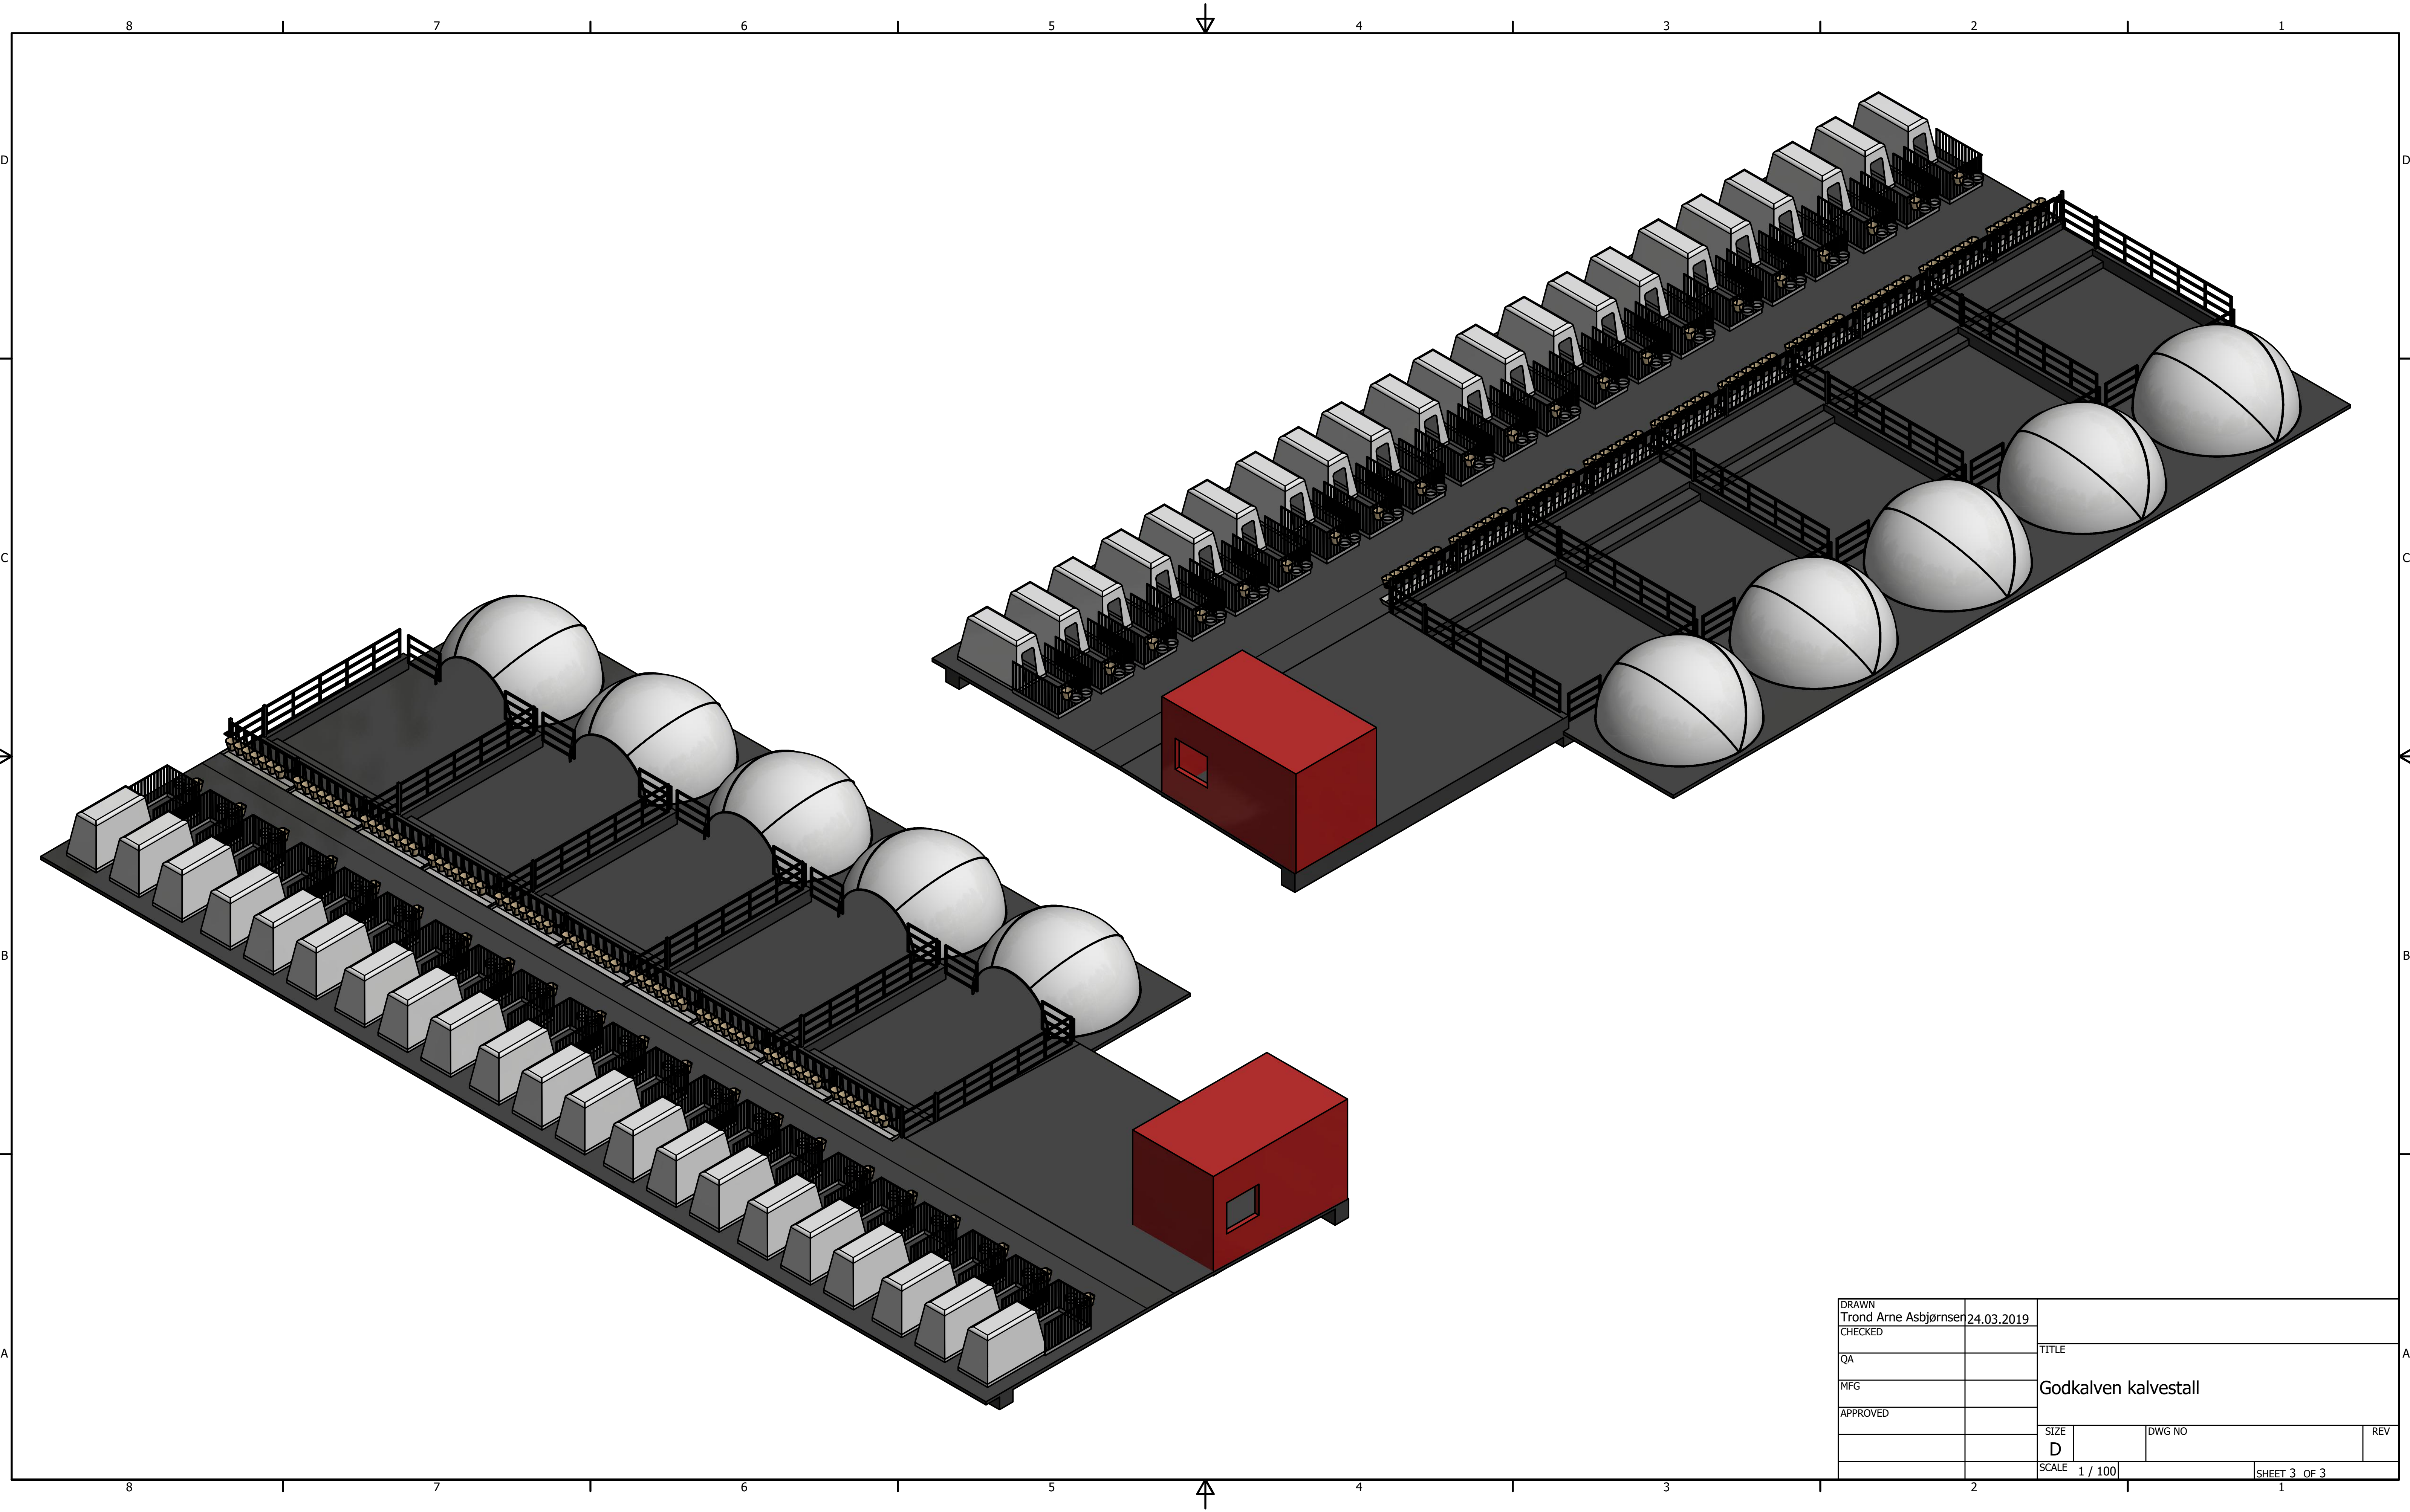

DRAWN	Trond Arne Asbjørnsen	24.03.2019			
CHECKED			TITLE		
QA			Godkalven kalvestall		
MFG			SIZE	DWG NO	REV
APPROVED			D		
			SCALE	1 / 100	SHEET 1 OF 3

DRAWN	Trond Arne Asbjørnsen	24.03.2019	TITLE		
CHECKED			Godkalven kalvestall		
QA			SIZE	DWG NO	REV
MFG			D		
APPROVED			SCALE	1 / 100	SHEET 2 OF 3

DRAWN Trond Arne Asbjørnsen	24.03.2019	TITLE		
CHECKED		Godkalven kalvestall		
QA		SIZE	DWG NO	REV
MFG		D		
APPROVED		SCALE	1 / 100	SHEET 3 OF 3