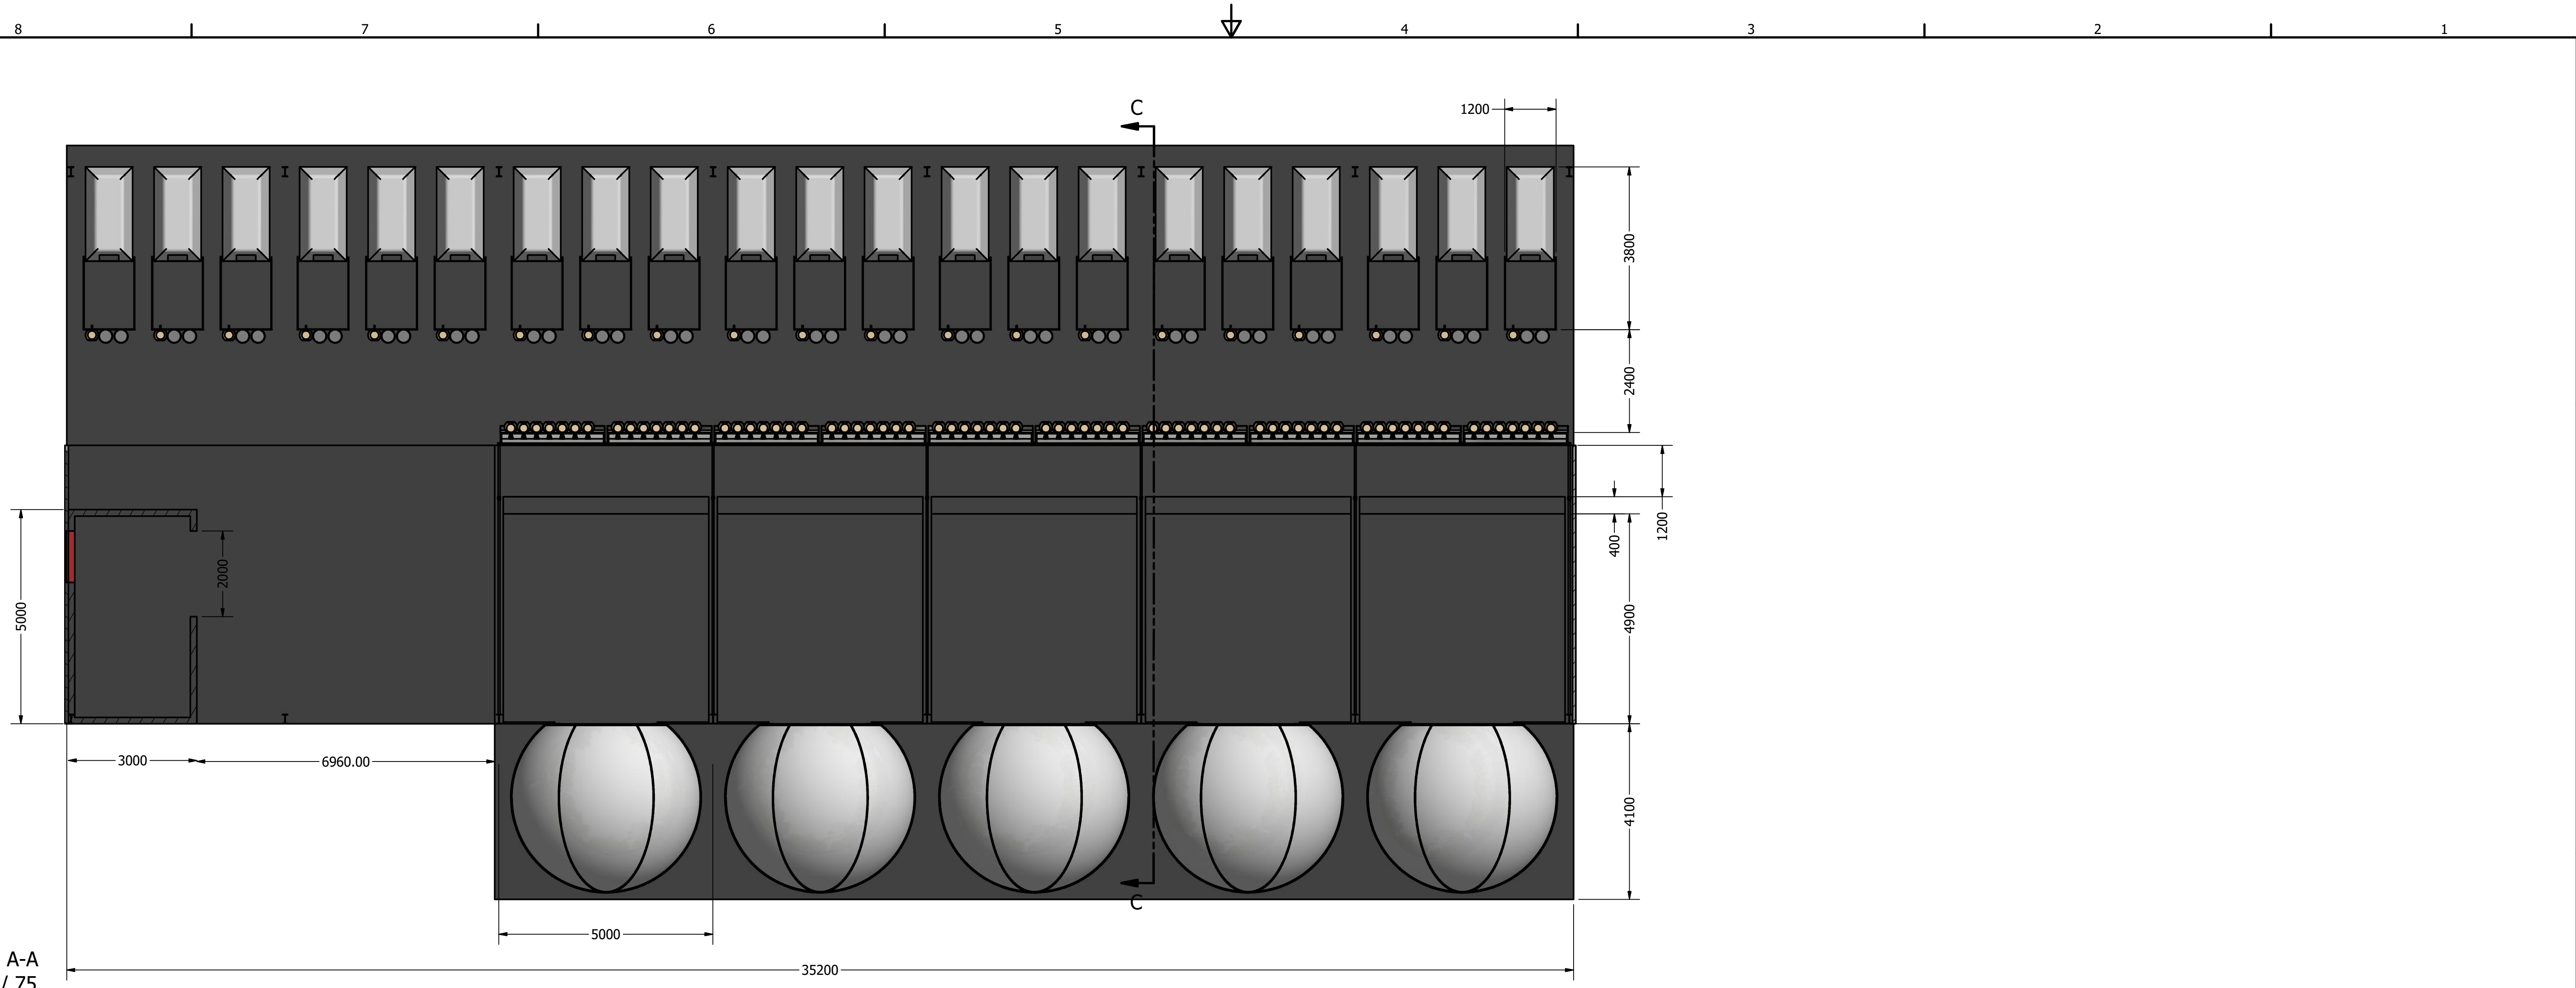

DRAWN	Trond Arne Asbjørnsen	24.03.2019			
CHECKED			TITLE		
QA			Godkalven kalvestall		
MFG			SIZE	DWG NO	REV
APPROVED			D		
			SCALE	1 / 100	SHEET 1 OF 3

DRAWN	Trond Arne Asbjørnsen	24.03.2019	TITLE		
CHECKED			Godkalven kalvestall		
QA			SIZE	DWG NO	REV
MFG			D		
APPROVED			SCALE	1 / 100	SHEET 2 OF 3

DRAWN Trond Arne Asbjørnsen	24.03.2019	TITLE		
CHECKED		Godkalven kalvestall		
QA		SIZE	DWG NO	REV
MFG		D		
APPROVED		SCALE	1 / 100	SHEET 3 OF 3