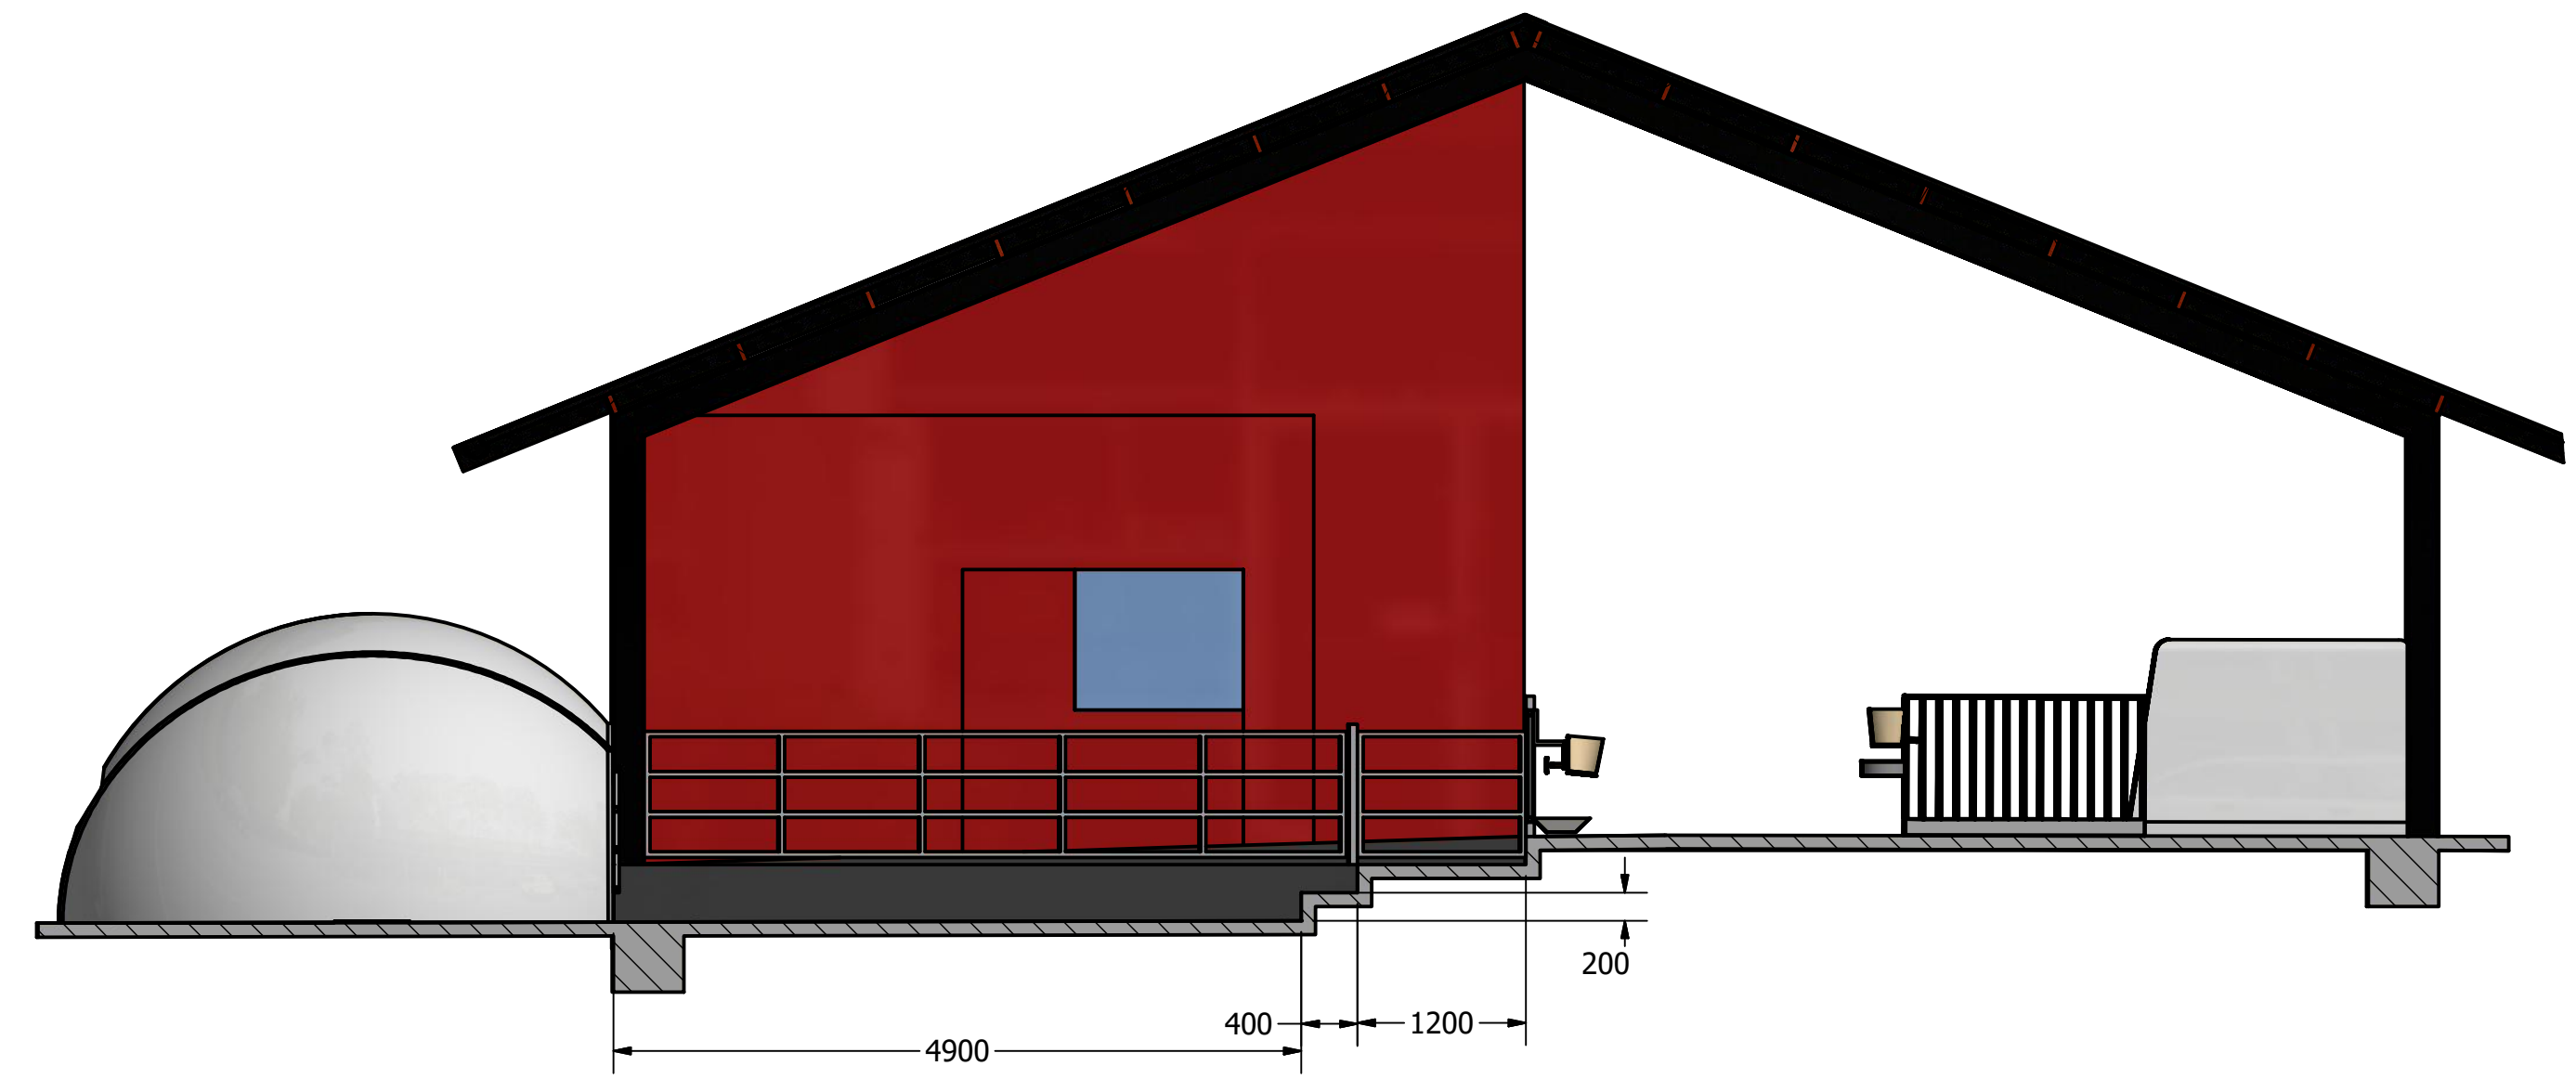

DRAWN	Trond Arne Asbjørnsen	24.03.2019			
CHECKED			TITLE		
QA			Godkalven kalvestall		
MFG			SIZE	DWG NO	REV
APPROVED			D		
			SCALE	1 / 100	SHEET 1 OF 3

DRAWN	Trond Arne Asbjørnsen	24.03.2019	TITLE		
CHECKED			Godkalven kalvestall		
QA			SIZE	DWG NO	REV
MFG			D		
APPROVED			SCALE	1 / 100	SHEET 2 OF 3

DRAWN Trond Arne Asbjørnsen	24.03.2019	TITLE		
CHECKED		Godkalven kalvestall		
QA		SIZE	DWG NO	REV
MFG		D		
APPROVED		SCALE	1 / 100	SHEET 3 OF 3